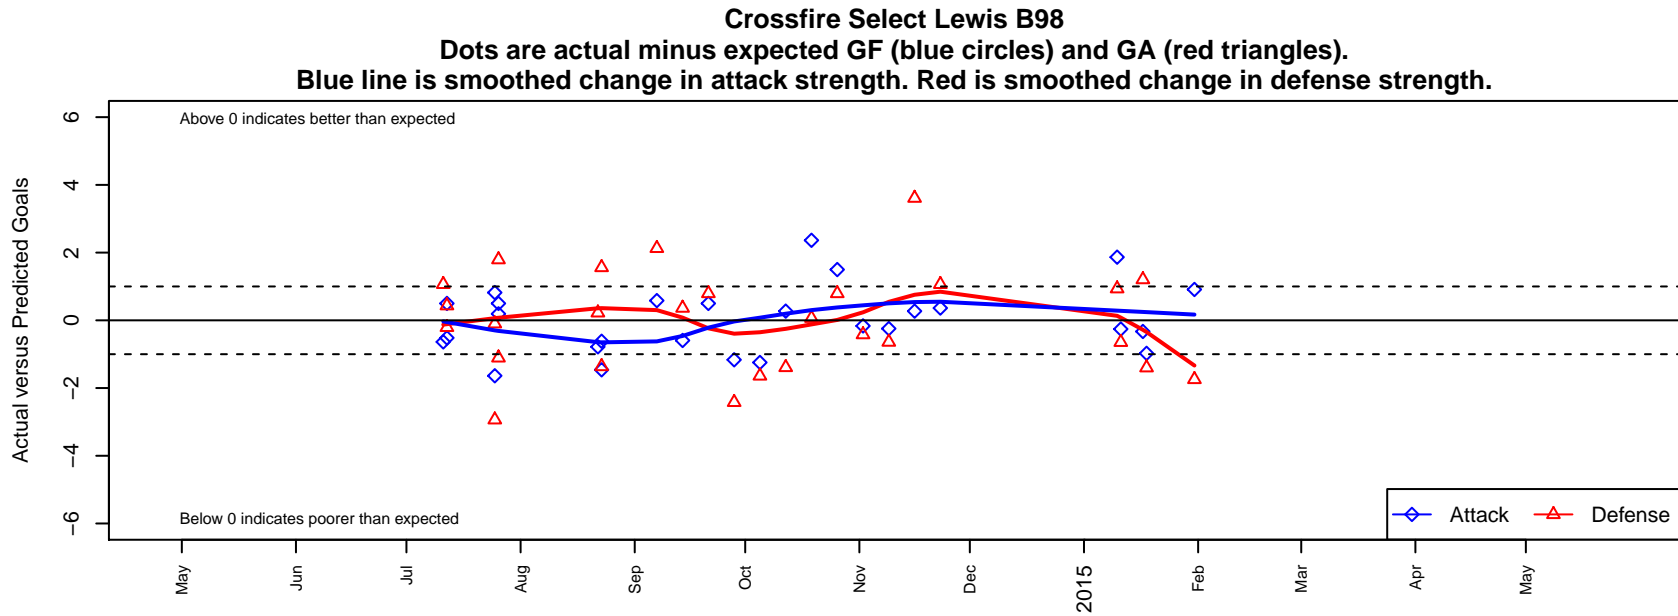

Crossfire Select Lewis B98

Crossfire Select SC
 Redmond, WA
 B98 total strength=1394
 attack=9.84 defense=6.24
 fall league = NPSL B16D1

alt names used:
 Crossfire Select B98 Lewis
 Crossfire Select B98-Lewis
 Crossfire Select B98 Lewis
 71 Crossfire Select B98 Lewis
 Crossfire Select Lewis

Venues played:
 2014 Seattle Cup BU16
 2014 Crossfire Select Cup BU16 Silver
 2014 Puma Pacific Coast Challenge COPA U16
 2014 NPSL B16D1
 2014 Founders Cup B98

**attack and defense variance (black dot)
relative to other teams
and top 10 in region**