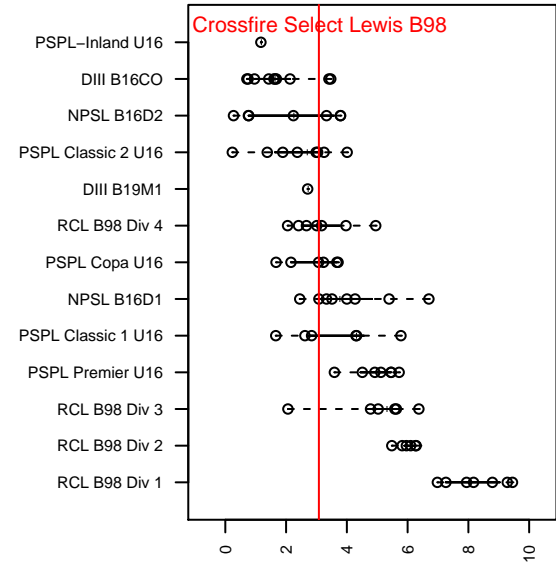

**attack and defense rating
relative to others at age
and all opponents in last 13 months**