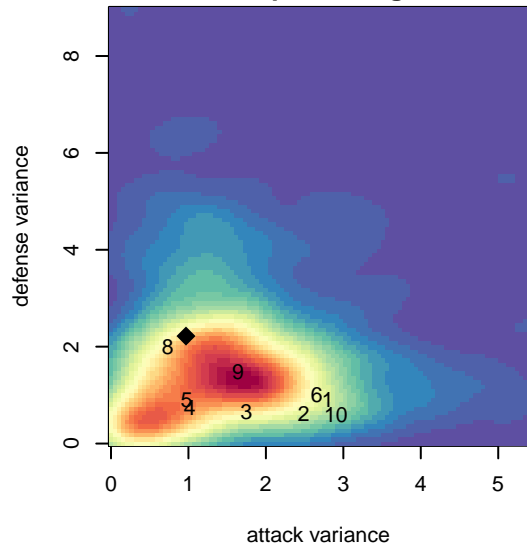

Crossfire Select Lewis B98

Crossfire Select SC
 Redmond, WA
 B98 total strength=1394
 attack=9.84 defense=6.24
 fall league = NPSL B16D1

alt names used:
 Crossfire Select B98 Lewis
 Crossfire Select B98-Lewis
 Crossfire Select B98 Lewis
 71 Crossfire Select B98 Lewis
 Crossfire Select Lewis

Venues played:
 2014 Seattle Cup BU16
 2014 Crossfire Select Cup BU16 Silver
 2014 Puma Pacific Coast Challenge COPA U16
 2014 NPSL B16D1
 2014 Founders Cup B98

**attack and defense variance (black dot)
relative to other teams
and top 10 in region**