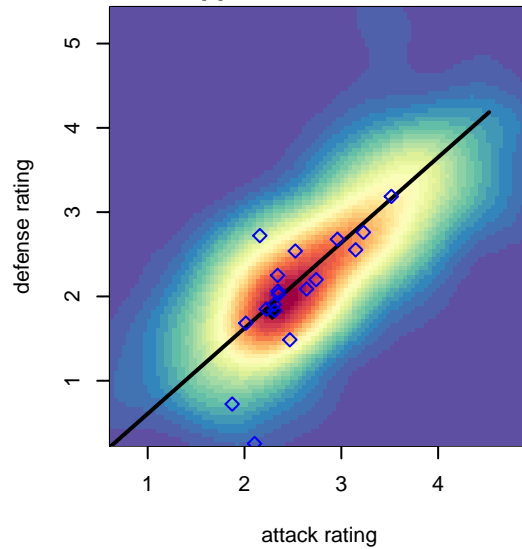

**attack and defense rating
relative to others at age
and all opponents in last 13 months**